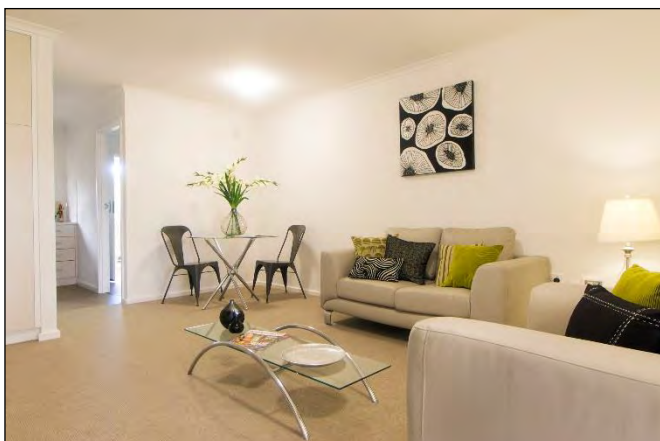

There are nine two bedroom and one single bedroom Independent Retirement Living Units at Resthaven Paradise, offering independence, privacy and security, together with access to on-site communal facilities. Residents furnish their units with personal possessions and are responsible for their own laundry, meals, shopping and cleaning. Soft furnishings are supplied and carpools are available.